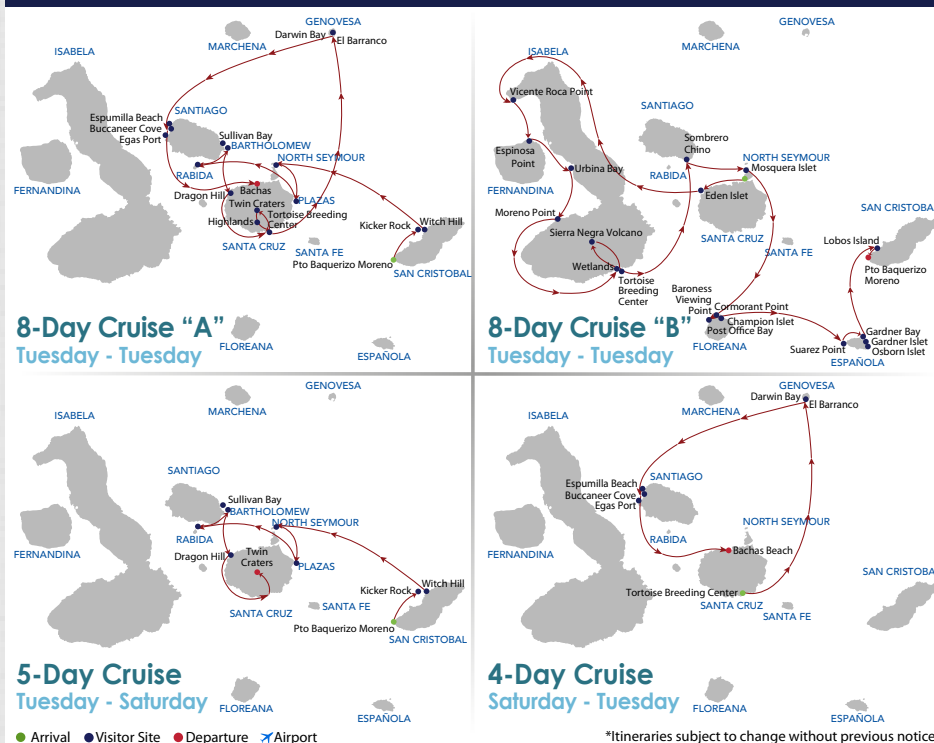

Natural Paradise Itineraries 2025

	8 DAY CRUISE (A)		5 DAY CRUISE
	Day	Time	
Tue	am	pm	4 DAY CRUISE
Wed	am	pm	
Thu	am	pm	
Fri	am	pm	
Sat	am	pm	8 DAY CRUISE (B)
Sun	am	pm	
Mon	am	pm	
Tue	am	pm	
Wed	am	pm	8 DAY CRUISE (B)
Thu	am	pm	
Fri	am	pm	
Sat	am	pm	
Sun	am	pm	8 DAY CRUISE (B)
Mon	am	pm	
Tue	am	pm	

Charters & Groups
Contact us for special rates!

Sales

Toll Free: +1-877-209-7243
Direct Line: +593-2-255-4080
www.royalgalapagos.com

Reservations

sales4@royalgalapagos.com
sales7@royalgalapagos.com
sales8@royalgalapagos.com

Address

12 de Octubre Ave. N26-48 and La Coruña Ave.
Mirage Tower, office 6D. Quito - Ecuador

www.naturalparadise-cruise.com
(unbranded)